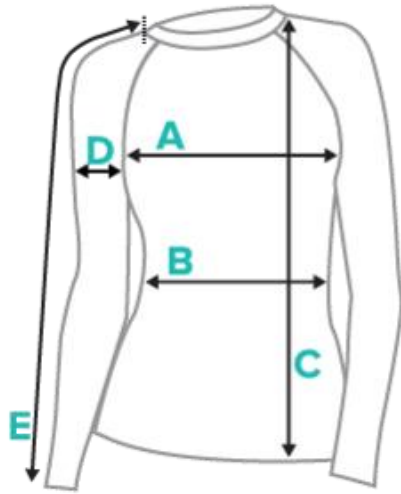

Specification info

	XS	S	M	L	XL	2XL	3XL
A	14 ⁵/₈	15 ³/₈	16 ¹/₈	17 ³/₄	19 ¹/₄	20 ⁷/₈	22 ¹/₂
B	13 ³/₄	14 ⁵/₈	15 ³/₈	16 ⁷/₈	18 ¹/₂	20 ¹/₈	21 ⁵/₈
C	26 ³/₈	26 ³/₄	27 ¹/₈	27 ¹/₂	28	28 ³/₈	28 ³/₄
D	5 ¹/₈	5 ¹/₂	5 ⁷/₈	6 ³/₄	7 ¹/₂	8 ¹/₄	9
E	28	28 ³/₈	28 ³/₄	29 ¹/₈	29 ¹/₂	29 ⁷/₈	30 ¹/₄

This size guide shows product measurements taken when products are laid flat. Actual product measurements may vary by up to 1" because they are custom-made by hand.